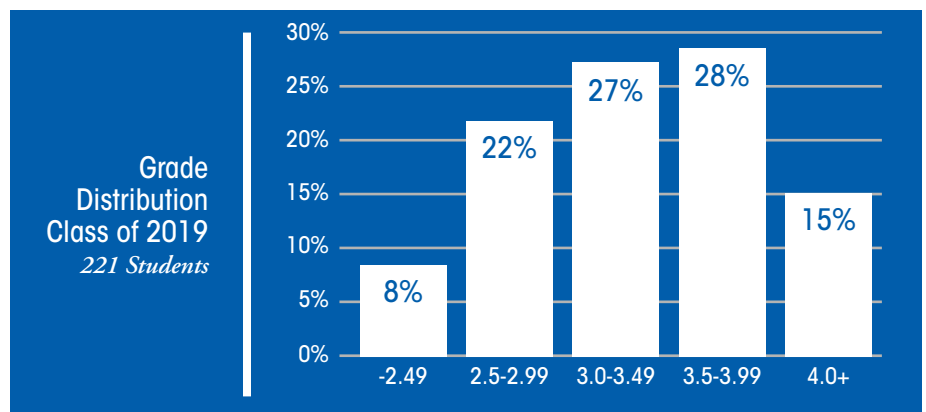

Honors and Advanced Placement (AP)

It is our intention to make the best use of students' God-given talents by ensuring that they are presented with the academic challenge and individual attention which has been the hallmark of Jesuit Catholic education at Rockhurst High School. Enrollment in Advanced Placement and Honors courses is determined by faculty recommendation and grade point average performance on specific standardized tests.

Advanced College Credit (ACCP) Programs and High School/College Partnership (HSCP) Programs

Advanced college credit courses are offered for college credit through Rockhurst University and University of Missouri – Kansas City.

Courses offered through Rockhurst University (ACCP):

- Honors Spanish III
- Honors Spanish IV
- Honors French III
- Advanced Placement French 4
- Pre-Calculus

This course is offered through the University of Missouri – Kansas City (HSCP):

- Honors Chemistry

This course is offered through Creighton University:

- Multivariable Calculus

Class Rank

Rockhurst High School does not assign rank to students.

Disclosure Policy of Rockhurst High School

Rockhurst High School will not notify colleges/universities that request such information of infractions resulting in probation, suspension or dismissal from this school.

2018 SAT Composite Profile

Representing 18% of the 2018 senior class.
SAT Average Score: 1320
(93rd percentile nationally).