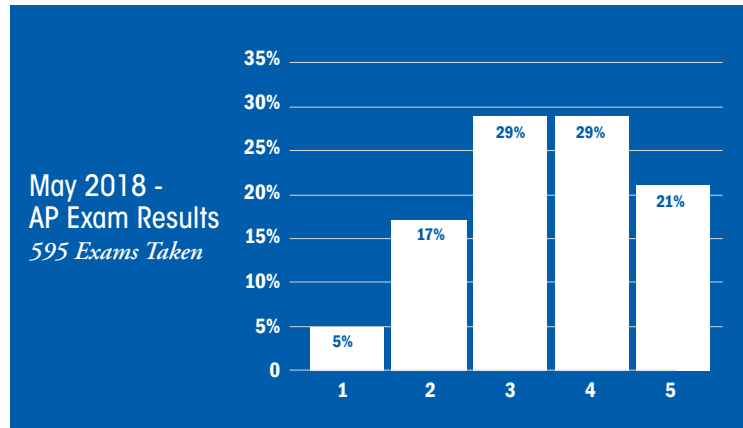

Advanced Placement Program – May 2018

Biology	French Language
Calculus AB	Latin
Calculus BC	Physics C - E & M
Chemistry	Physics C - Mechanics
Comparative Government and Politics	Spanish Language
Computer Science A	Statistics
Computer Science Principles	Studio Art
English III (Language/Composition)	U.S. Government
English IV (Literature/Composition)	U.S. History
European History	World History

Standardized Testing

Students are encouraged to take both the SAT and ACT exams for college admission. However, Rockhurst does **NOT** submit standardized test scores as part of the transcript. It is the student's responsibility to request and send scores directly from the testing agency.

2018 ACT Composite Profile

Representing 96% of the 2018 senior class.
ACT Average Score: 27
(86th percentile nationally).

Grading Policy

Grading periods occur quarterly; but the transcript only records semester grades. Grade point averages are computed on all subjects taken. Weighted points are assigned to the course according to the difficulty level (level I and level II). The grade point average chart below is a three-year cumulative average of the students' six semesters of high school. The GPA is weighted for AP and Honors courses.

Level I		Level II (AP and Honors)	
A+	4.3	A+	5.3
A	4.0	A	5.0
A-	3.7	A-	4.7
B+	3.3	B+	4.3
B	3.0	B	4.0
B-	2.7	B-	3.7
C+	2.3		
C	2.0		
C-	1.7		
D+	1.3		
D	1.0		
D-	0.7